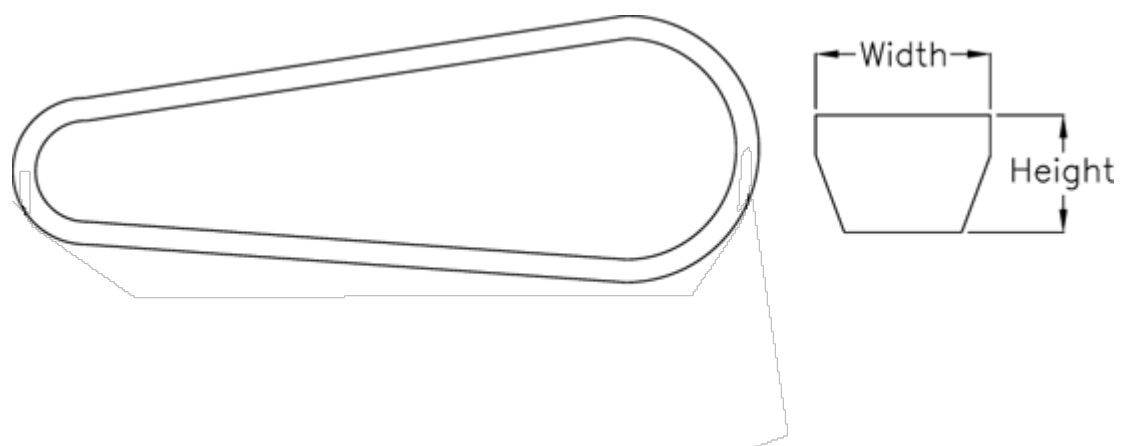

Data Sheet

Article number: 601962562032
Description: Gates V-belt SPA 2032 Ld 2032
DELTA NARROW

Measures

Datum length	= 2032
Height	= 10
Width	= 13